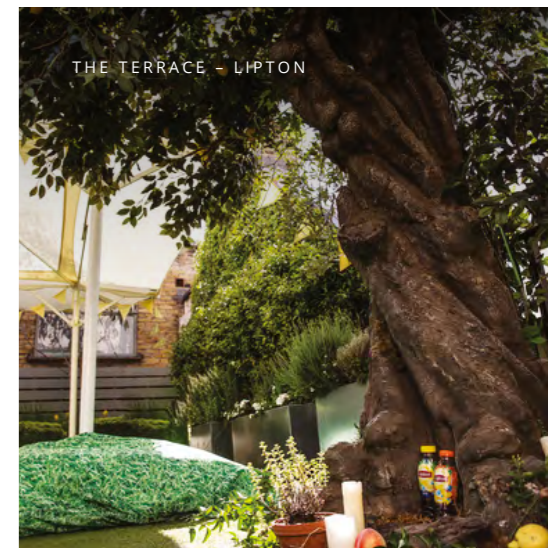

By night, the space transforms into a fairy light lit oasis in the city. Choose from BBQ, feasting style, summer cocktails and sweet treat menus.

FESTIVE PARTIES

Indulge in warming festive menus and delicious cocktails, while being immersed in a classic festive experience.

THE TERRACE

THE TERRACE - LIPTON

WEDDINGS & PRIVATE CELEBRATIONS

CHARM & ELEGANCE IN THE HEART OF LONDON

WEDDINGS

Surrounded by elegant grandeur in the heart of Marylebone, the Grade II* listed Georgian Townhouse is the ideal setting for a stylish, chic London wedding which can be exclusively yours from day until night.